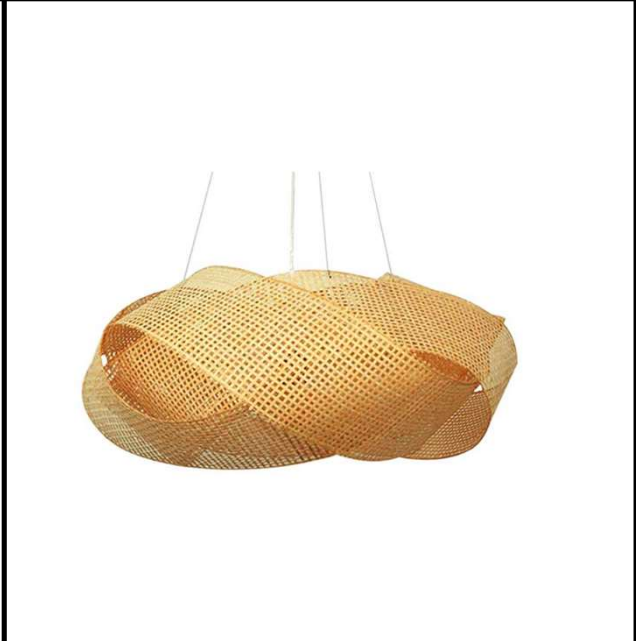

Sovitron Interior Pvt.Ltd.

Model Name	Bamboo Light / DL-BP30-15
Description	Downlighter

Technical description	Image
-----------------------	-------

Dimension	Based on Rquirement
Frame	Bamboo / Cane / Kauna
Color Tempertaure	4000K
Power	15W
Total Luminous Flux	1050 lm
Efficacy	70 lm/W
IP rating	20
Color Rendering	≥80
Mounting	Pendant
Optics	E 27 Holder
Dimming	NON-Dimmable
Operating Voltage	220-240 VAC
Standard Lifetime	L70 minimum at 50,000 burning hours